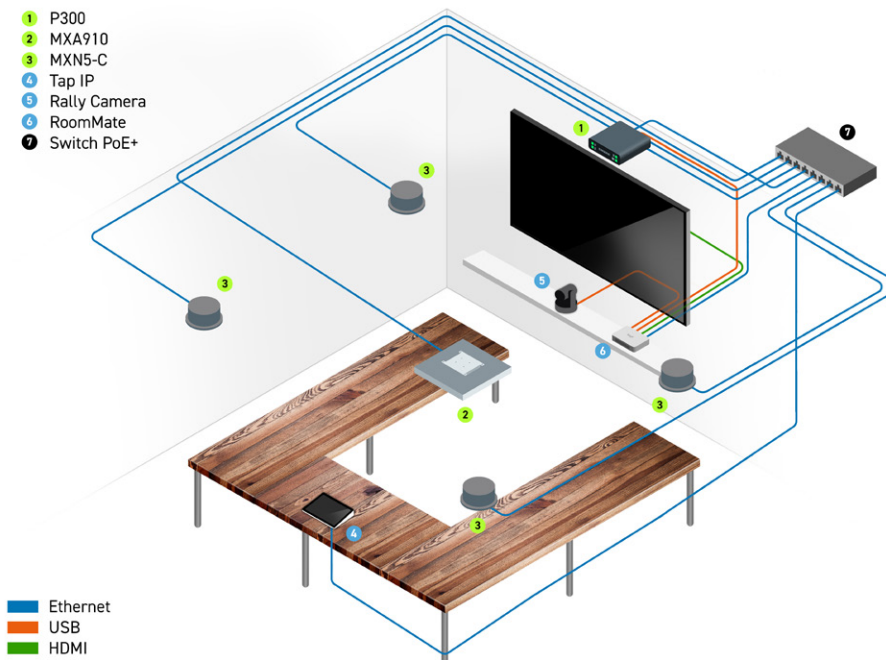

CERTIFIED FOR MICROSOFT AND ZOOM

Confidently run meetings using Microsoft Teams Rooms, Zoom Rooms, and other leading video conferencing platforms. Shure IntelliMix P300 and Logitech RoomMate are certified for Teams Rooms and Zoom Rooms and validated to work with the other leading cloud platforms.

SHURE AND LOGITECH

ENVISION YOUR SETUP

The following illustrations show typical examples of room configurations with Logitech video devices and Shure audio components in medium rooms, large rooms, and training rooms.

MEDIUM ROOM SETUP

LARGE ROOM SETUP

TRAINING ROOM SETUP

LOGITECH ROOM SOLUTIONS: DESIGNED FOR SIMPLICITY & FLEXIBILITY

Meeting rooms built with Logitech components create a simple experience for meeting participants and offer IT admins flexibility in choosing a video conferencing cloud provider.

TAP IP

With one-touch join, easy content-sharing, and center-of-room control, Logitech Tap makes it super easy and fast to join a meeting.

RALLY CAMERA

Rally Camera delivers premium performance in professional meeting spaces of all shapes and sizes. It features mechanical Pan/Tilt/Zoom (PTZ), razor-sharp 15X HD zoom, expansive 90° diagonal field of view, and powerful 4K sensor.