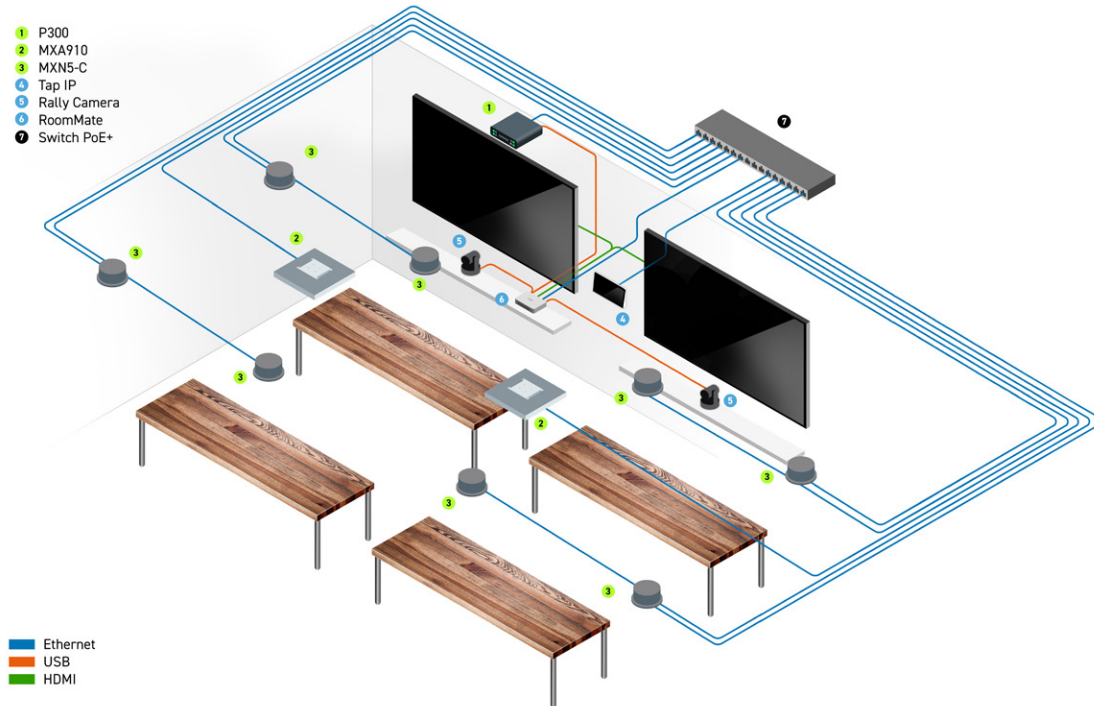

SHURE AND LOGITECH

ENVISION YOUR SETUP

The following illustrations show typical examples of room configurations with Logitech video devices and Shure audio components in medium rooms, large rooms, and training rooms.

MEDIUM ROOM SETUP

LARGE ROOM SETUP

TRAINING ROOM SETUP

LOGITECH ROOM SOLUTIONS: DESIGNED FOR SIMPLICITY & FLEXIBILITY

Meeting rooms built with Logitech components create a simple experience for meeting participants and offer IT admins flexibility in choosing a video conferencing cloud provider.

TAP IP

With one-touch join, easy content-sharing, and center-of-room control, Logitech Tap makes it super easy and fast to join a meeting.

RALLY CAMERA

Rally Camera delivers premium performance in professional meeting spaces of all shapes and sizes. It features mechanical Pan/Tilt/Zoom (PTZ), razor-sharp 15X HD zoom, expansive 90° diagonal field of view, and powerful 4K sensor.

SHURE PRO AUDIO SYSTEMS: UNPARALLELED AUDIO EXPERIENCE

INTELLIMIX P300 DIGITAL SIGNAL PROCESSOR

IntelliMix® P300 enhances every aspect of conference audio. The clear sound reproduction and intelligent mixing keeps the agenda on track with clear communication.