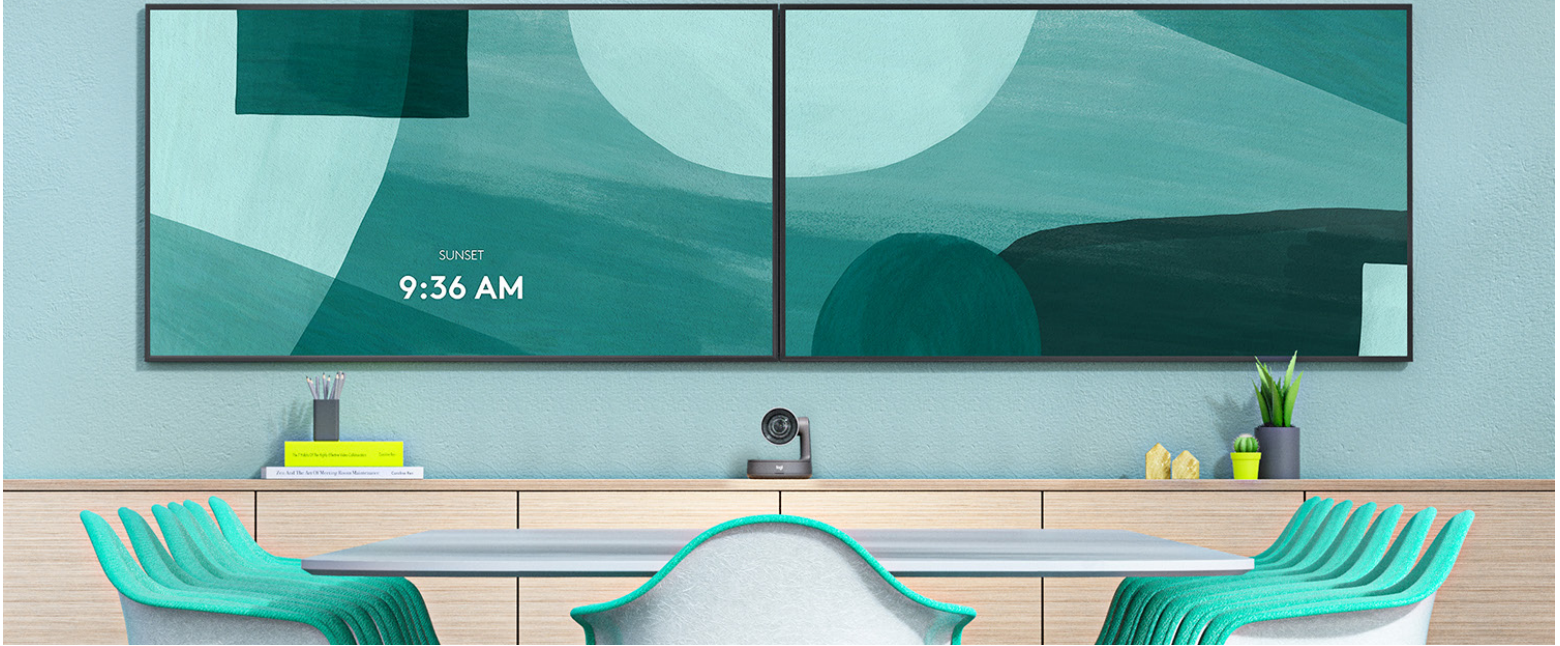

logitech®

SHURE

EXPERIENCE THE HARMONY OF **SHURE AND LOGITECH**

Effortless communication and collaboration. Teamwork depends on it. Together Logitech and Shure deliver premium audio and video to create an outstanding meeting experience, so every person can be seen and heard.

BETTER TOGETHER

Take your meetings, boardrooms, classrooms, and auditoriums to the next level with scalable premium audio. Shure Microflex Ecosystem solutions include flexible microphone, DSP and speaker options that work with Logitech RoomMate, Rally Camera, Tap IP, and Tap Scheduler.

PERFECTLY IN TUNE

Shure audio solutions and Logitech video devices deliver premium unparalleled communications with Shure IntelliMix P300. Using a driverless USB connections, this audio conferencing processor functions as the audio interface between Logitech RoomMate running CollabOS and Microflex Ecosystem components providing clear sound for your meeting without distractions.

CERTIFIED FOR MICROSOFT AND ZOOM

Confidently run meetings using Microsoft Teams Rooms, Zoom Rooms, and other leading video conferencing platforms. Shure IntelliMix P300 and Logitech RoomMate are certified for Teams Rooms and Zoom Rooms and validated to work with the other leading cloud platforms.