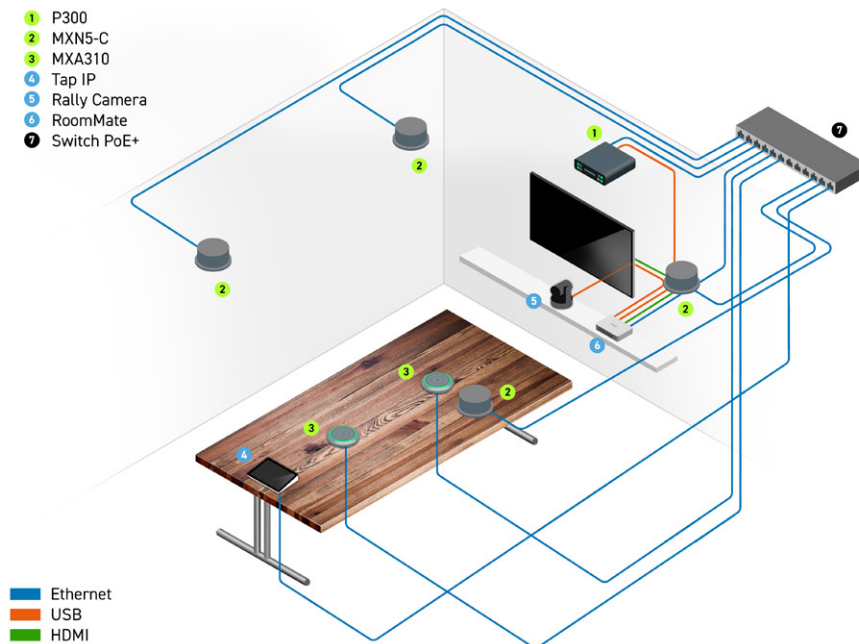

CERTIFIED FOR MICROSOFT AND ZOOM

Confidently run meetings using Microsoft Teams Rooms, Zoom Rooms, and other leading video conferencing platforms. Shure IntelliMix P300 and Logitech RoomMate are certified for Teams Rooms and Zoom Rooms and validated to work with the other leading cloud platforms.

SHURE AND LOGITECH

ENVISION YOUR SETUP

The following illustrations show typical examples of room configurations with Logitech video devices and Shure audio components in medium rooms, large rooms, and training rooms.

MEDIUM ROOM SETUP

LARGE ROOM SETUP

TRAINING ROOM SETUP

LOGITECH ROOM SOLUTIONS: DESIGNED FOR SIMPLICITY & FLEXIBILITY

Meeting rooms built with Logitech components create a simple experience for meeting participants and offer IT admins flexibility in choosing a video conferencing cloud provider.

TAP IP

With one-touch join, easy content-sharing, and center-of-room control, Logitech Tap makes it super easy and fast to join a meeting.

RALLY CAMERA

Rally Camera delivers premium performance in professional meeting spaces of all shapes and sizes. It features mechanical Pan/Tilt/Zoom (PTZ), razor-sharp 15X HD zoom, expansive 90° diagonal field of view, and powerful 4K sensor.