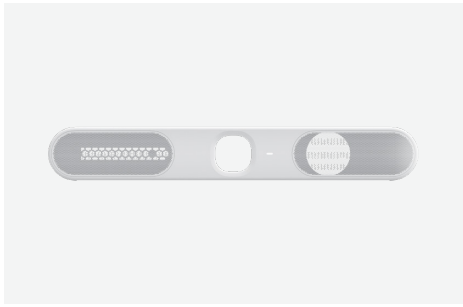

OTHER COMPONENTS

EASY CLEAN COVER

Cleanable cover ideal for healthcare or education.